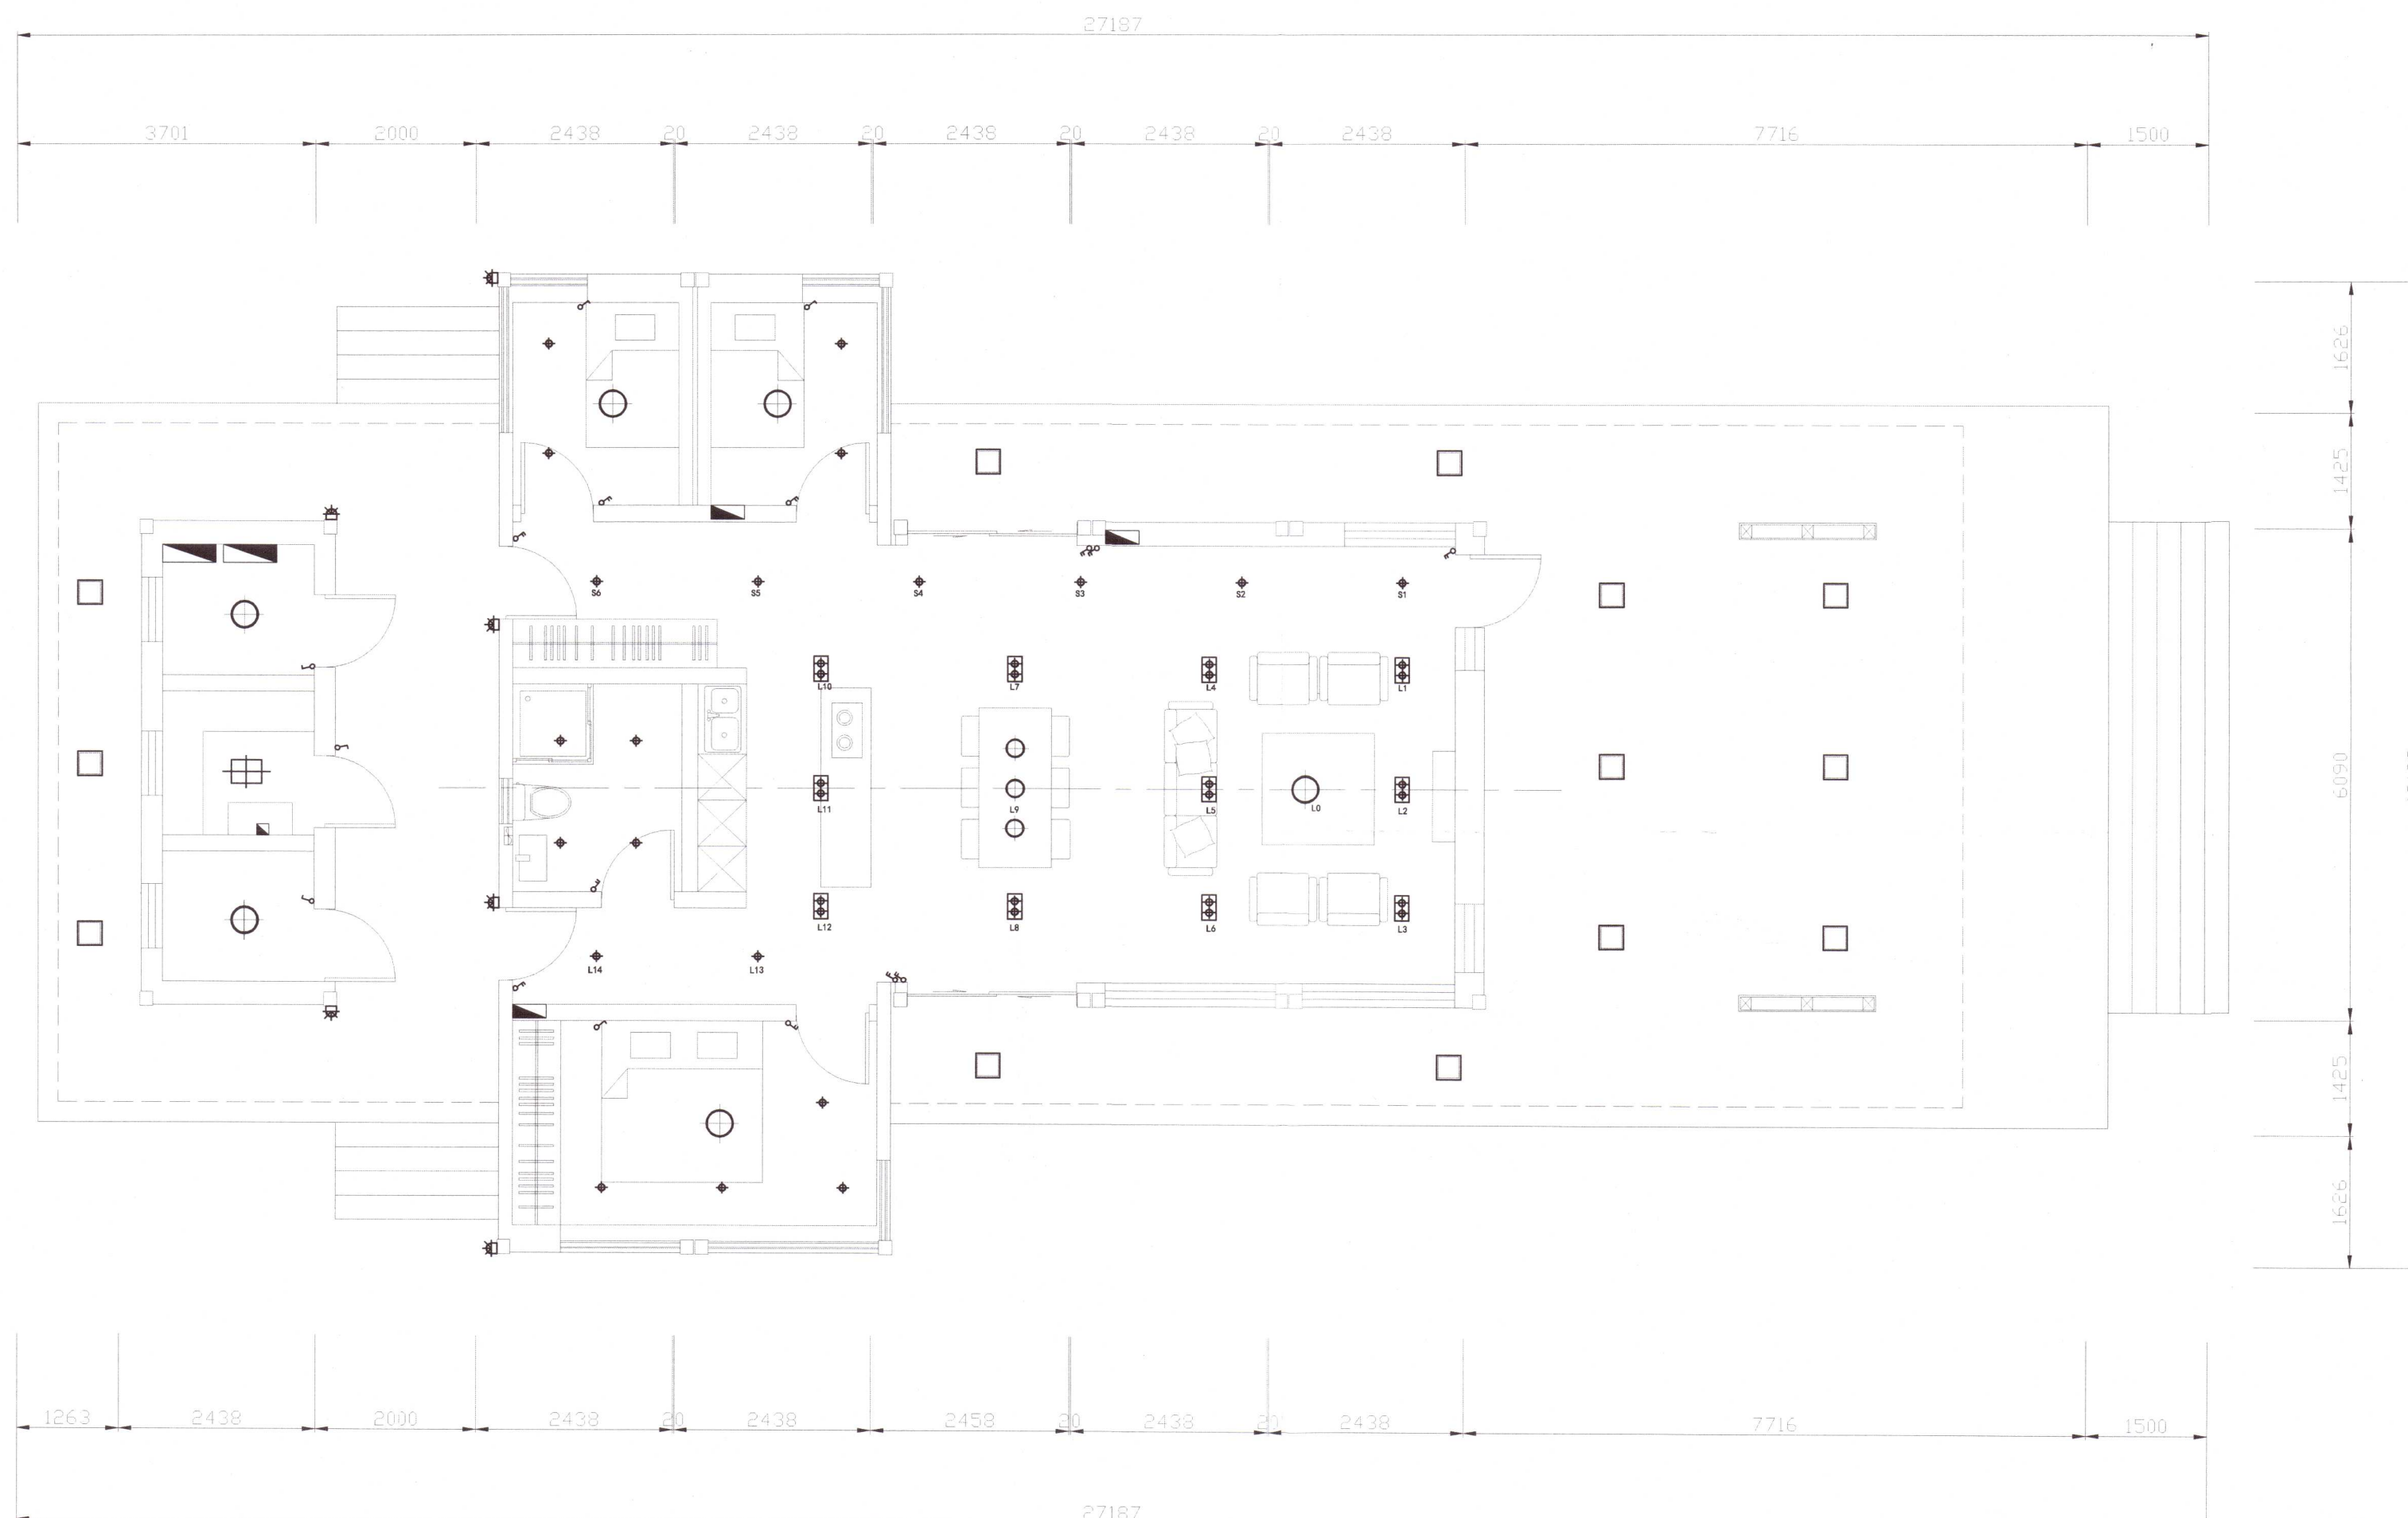

Verkkaupi:

ISBU INTERNATIONAL
TRADE CO., LTD.

Yfirfarið
29 OCT 2020
Stefni
Byggingarfulltrúi

Verkefni:

Freyjustígur 13, Grímsnesi

Titill:

Sumarbústaður

Hannað af:

Teiknað af:

Yfirfarið af:

Samþykkt af:

Verknúmer:

Teiknitegund: Lighting

Teikninganúmer: GP-03

Útgáfunúmer:

Dagsetning: 24.06.2020

ISBU INTERNATIONAL TRADE CO., LTD.
ADD.: SIDUMULA 31,
108 REYKJAVÍK, ICELAND
TEL.: +354-5629018;
E-MAIL: ISBU@ISBUTRADE.COM

CERTIFIED ENGINEER STAMP

20202664

Handwritten signature and initials.

LIGHT LAYOUT 1:100

NO.	MODEL	NAME	REMARK
1	☒	Double tube light	PE=18w OPPLÉ
2	○	droplight	PE=20w Siemens
3	⊙	ceiling light	PE=25w OPPLÉ
4	◆	downlight	PE=3w OPPLÉ
5	⊠	URP light	PE=10w
6	⊞	outer wall light	PE=8w
7	⊕	smart switch for 2	Siemens
8	⊖	smart switch for 1	Siemens
9	□	outdoor lamp	PE=30w