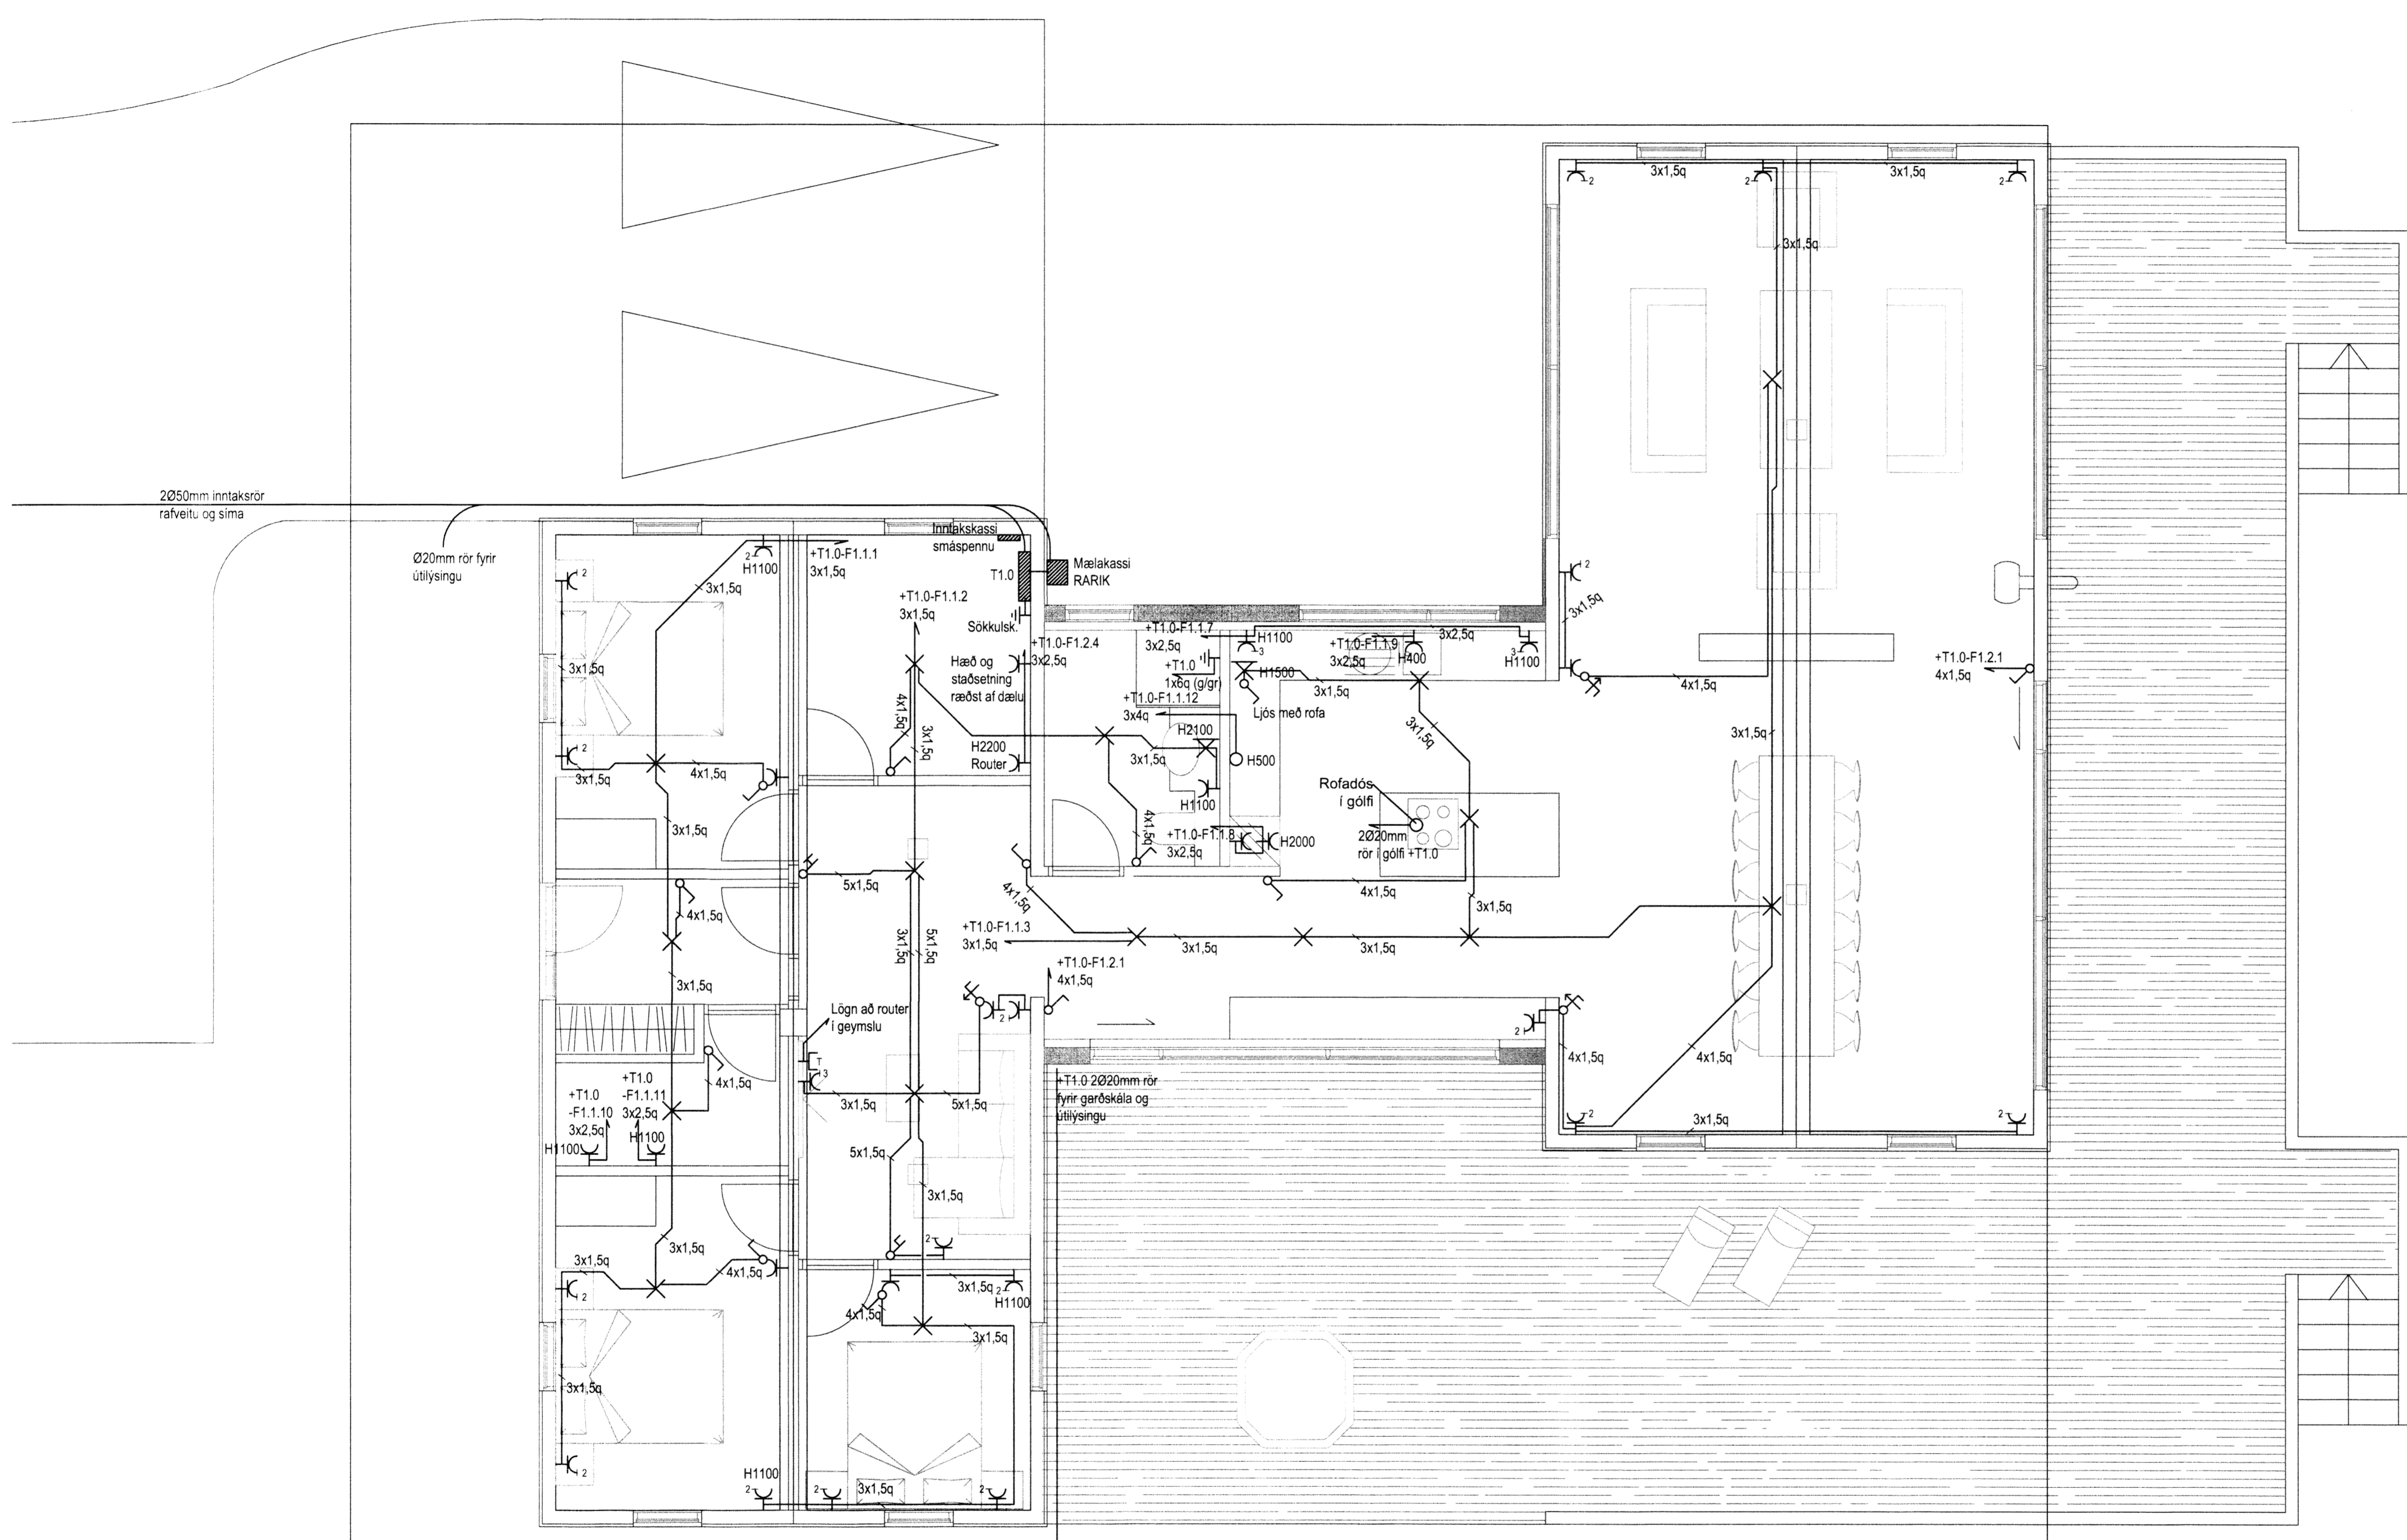

Stjórnun og byggingarfræðingur
VIKINGUR
15. MAJ 2015
Þórunn Þórunn
2015

ADALHÖNNUGUR

UTG.	DAGS	UTGAFUFERILL	HANNAÐ TEKN. YFIRF.
---	---	---	---
---	---	---	---
---	---	---	---
---	---	---	---
---	---	---	---
---	---	---	---
---	---	---	---
---	---	---	---
---	---	---	---
---	---	---	---

EFLA
VERKFRÆÐISTOFA
Sími: 412 6000 www.efla.is

Sumarhús
Bæjarholt 14
801 Selfoss

Raflagnir

TEIKNINUMER	BLAST/ERD	HANNAÐ	PBe	---
5689-001	A1	TEIKNAD:	PBe	---
01_3_16_01		YFIRFARID:	BPS	---
DAGS	MELKVARDI	UTGAFA		
22.05.2015	1:50	A		

SAMPYKKT:
Kennitala: *ÞS*

T:607/Bæjarholt 14, BúnaðarRáðgjafi og Vísingarástun/Lögperna01_3_16.dwg

5879