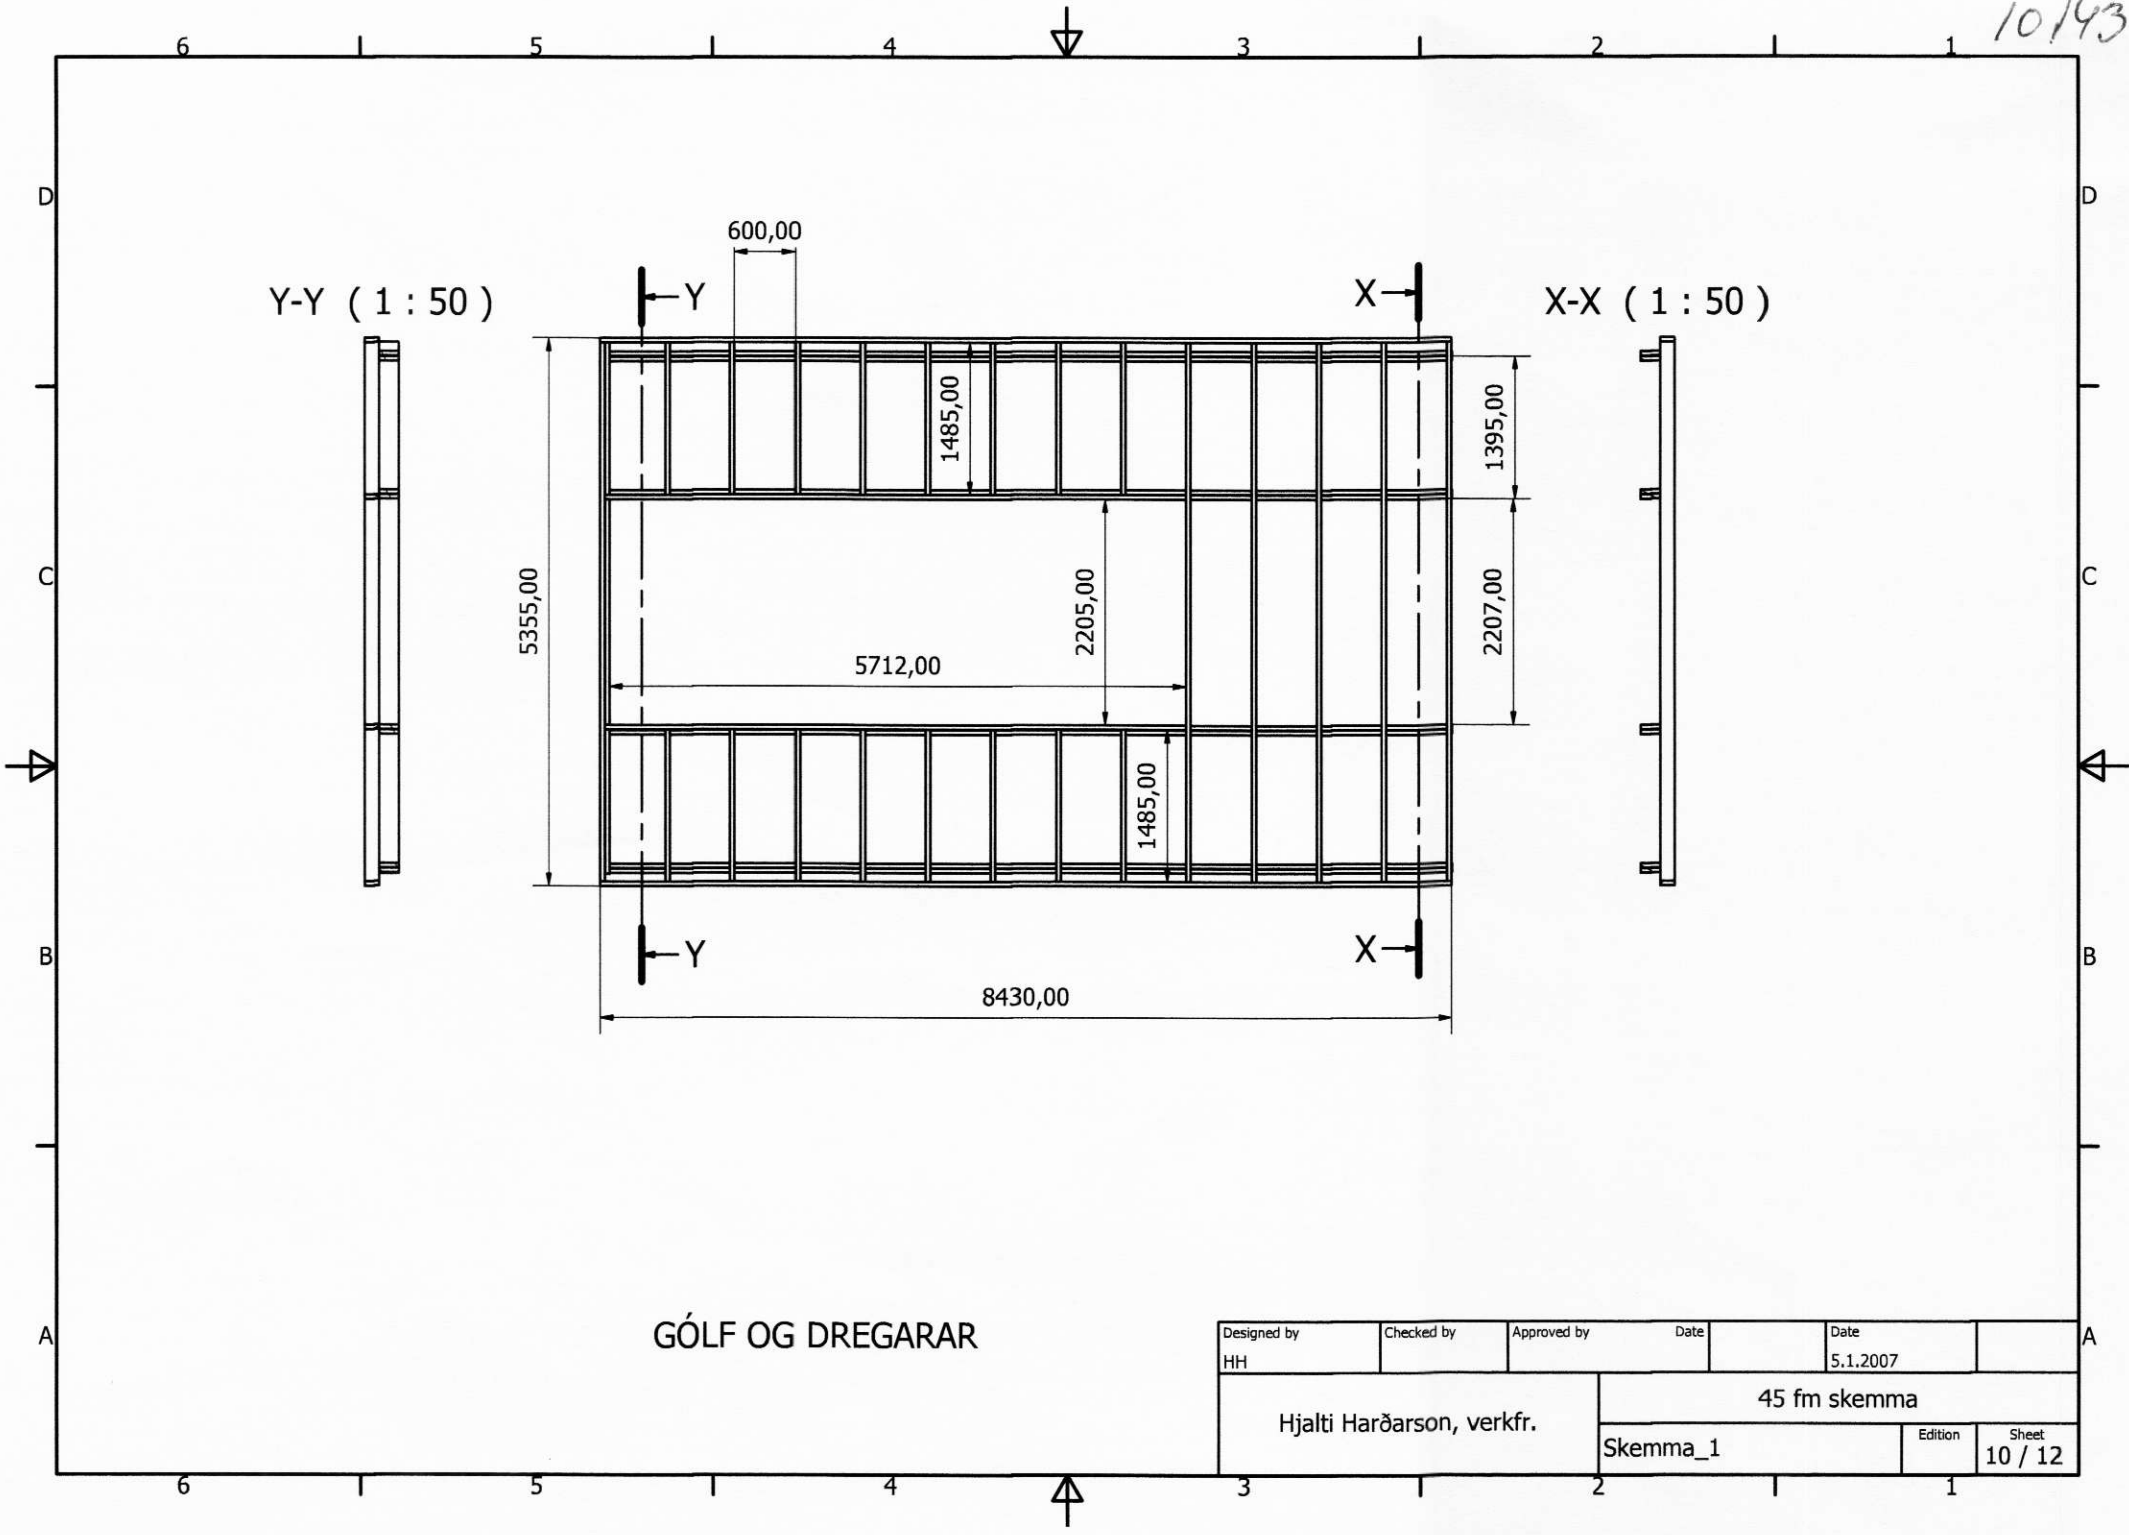

10143

GÓLF OG DREGARAR

Designed by	Checked by	Approved by	Date	Date	
HH				5.1.2007	
Hjalte Harðarson, verkfr.			45 fm skemma		
Skemma_1			Edition	Sheet	
				10 / 12	